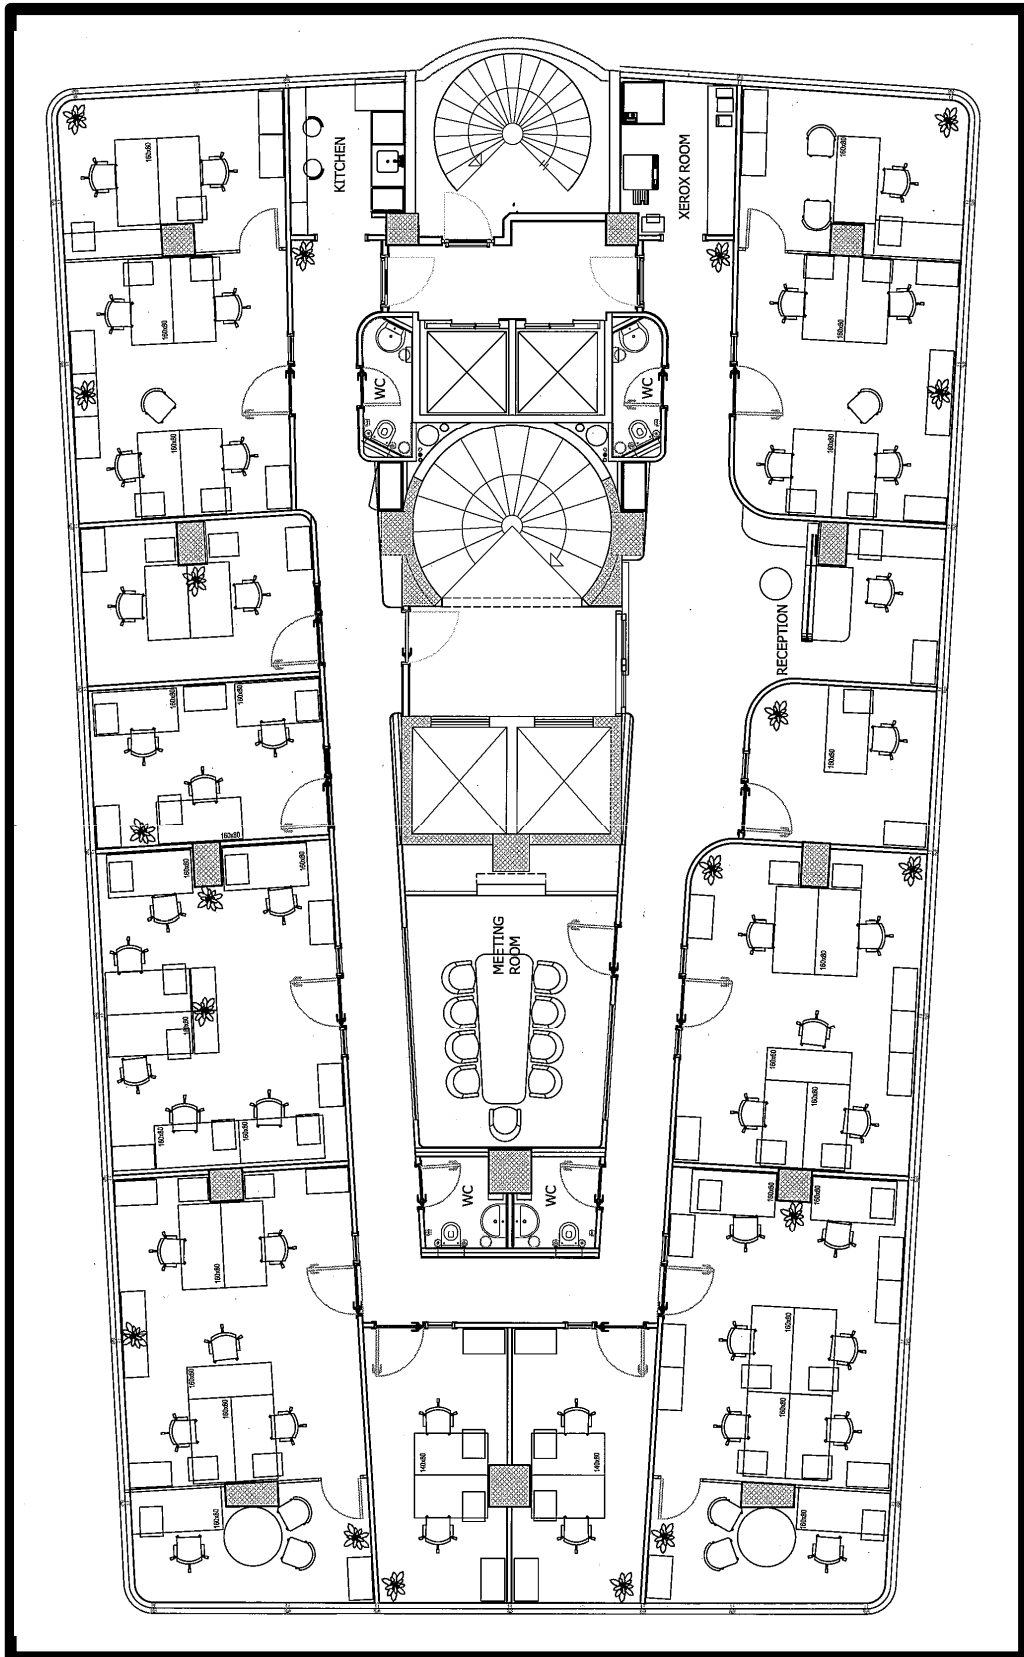

SAMPLE FLOOR PLAN

Windowist Tower
Maslak, Istanbul

PART OF THE CBRE AFFILIATE NETWORK

CBRE